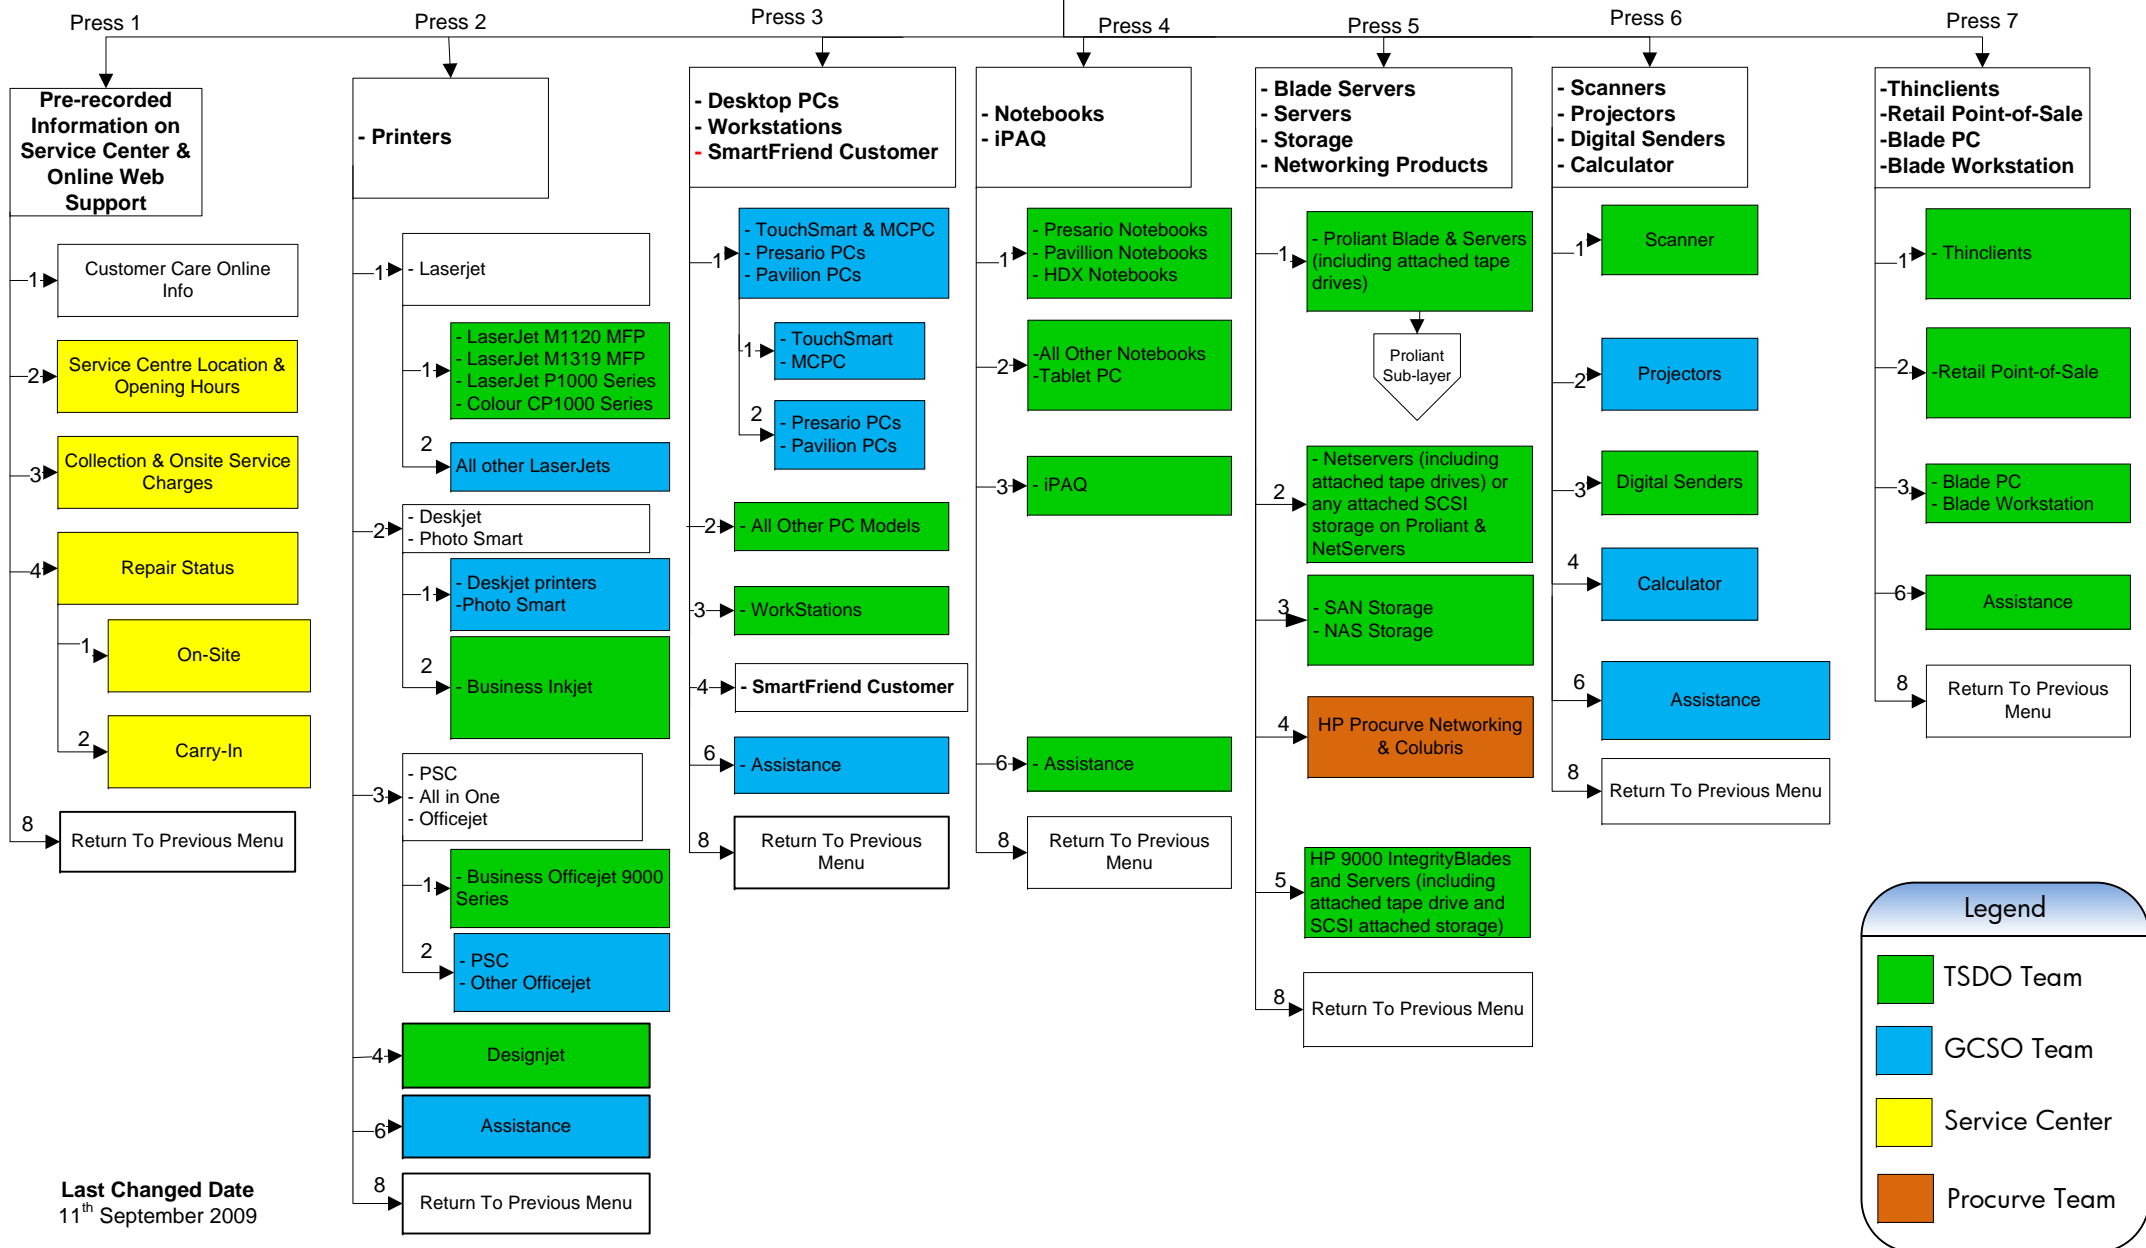

# HP Singapore Customer Careline

+65 6272 5300

Last Changed Date  
11<sup>th</sup> September 2009

**Legend**

- TSDO Team
- GCSO Team
- Service Center
- Procurve Team